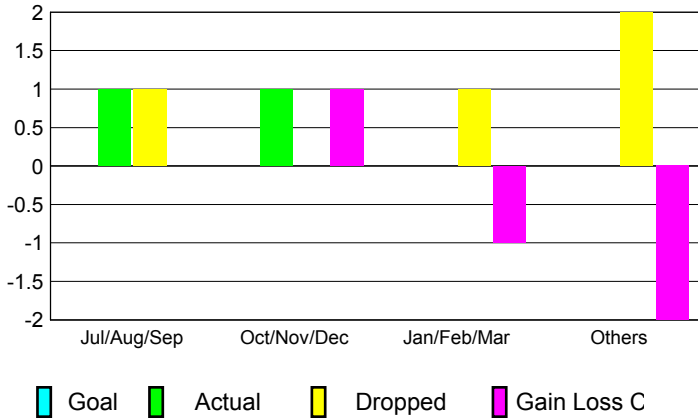

GMT: **DANA BIGGS**

Location: **CALIFORNIA**

GMT CA: **1**

CLUBS

Month	New Club Goal	Actual New Clubs	Actual Dropped Clubs	Gain/Loss of Clubs
2012-2013				
Jul/Aug/Sep	0	1	1	0
Oct/Nov/Dec	0	1	0	1
Jan/Feb/Mar	0	0	1	-1
Apr/May/Jun	0	0	2	-2
Totals	0	2	4	-2

Club Results 2012-2013
Goal, New, Dropped, Gain/Loss

MEMBERSHIP

Month	Net Memb Goal	Actual New Memb	Actual Dropped Memb	Gain/Loss of Memb
2012-2013				
Jul/Aug/Sep	0	84	116	-32
Oct/Nov/Dec	0	70	61	9
Jan/Feb/Mar	0	68	43	25
Apr/May/Jun	0	17	99	-82
Totals	0	239	319	-80