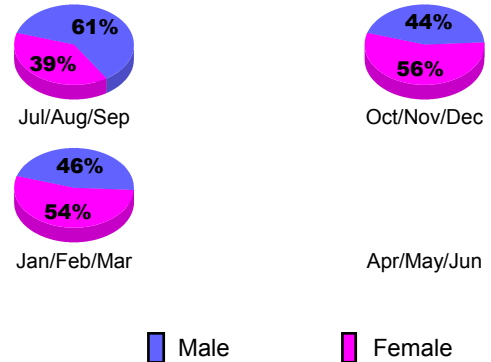

Membership Results 2012-2013
Goal, New, Dropped, Gain/Loss

YTD Status Quo Clubs 2012-2013

Status Quo Clubs Compared to Status Quo Members

Gender Comparison 2012-2013

Club Gain/Loss 2012-2013

Membership Gain/Loss 2012-2013