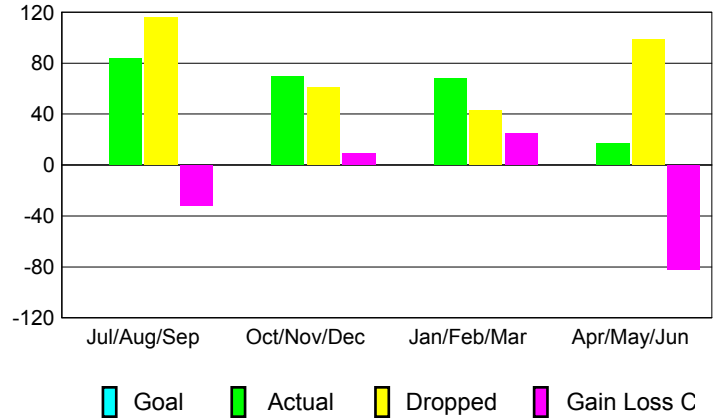

Membership Results 2012-2013
Goal, New, Dropped, Gain/Loss