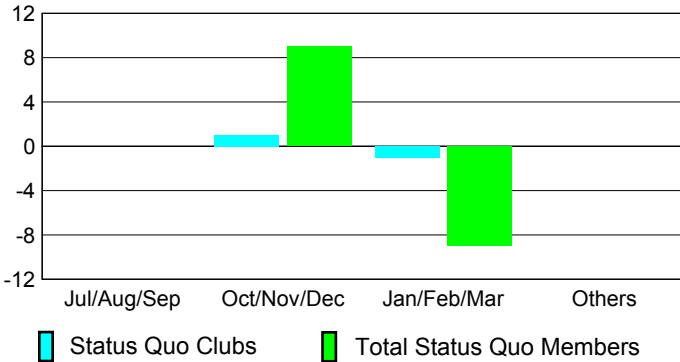

GMT: **DANA BIGGS**

Location: **CALIFORNIA**

GMT CA: **1**

CLUBS

Month	New Club Goal	Actual New Clubs	Actual Dropped Clubs	Gain/Loss of Clubs
2012-2013				
Jul/Aug/Sep	0	1	1	0
Oct/Nov/Dec	0	1	0	1
Jan/Feb/Mar	0	0	1	-1
Apr/May/Jun	0	0	2	-2
Totals	0	2	4	-2

Club Results 2012-2013
Goal, New, Dropped, Gain/Loss

MEMBERSHIP

Month	Net Memb Goal	Actual New Memb	Actual Dropped Memb	Gain/Loss of Memb
2012-2013				
Jul/Aug/Sep	0	84	116	-32
Oct/Nov/Dec	0	70	61	9
Jan/Feb/Mar	0	68	43	25
Apr/May/Jun	0	17	99	-82
Totals	0	239	319	-80

Membership Results 2012-2013
Goal, New, Dropped, Gain/Loss

YTD Status Quo Clubs 2012-2013

Status Quo Clubs Compared to Status Quo Members

Gender Comparison 2012-2013

Club Gain/Loss 2012-2013

Membership Gain/Loss 2012-2013